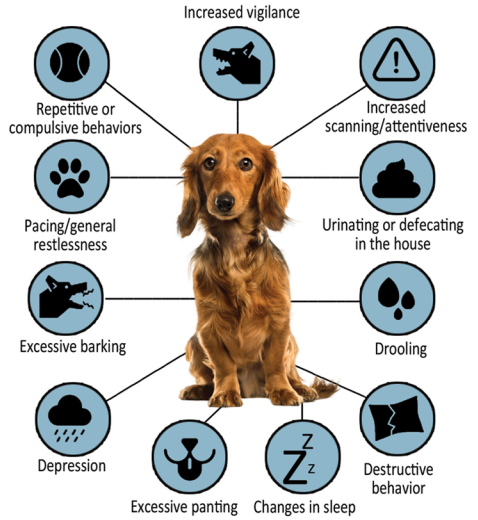

Symptoms of Anxiety

K-9 EASY CALM

Plant based relief from anxiety in dogs.

Scan Me