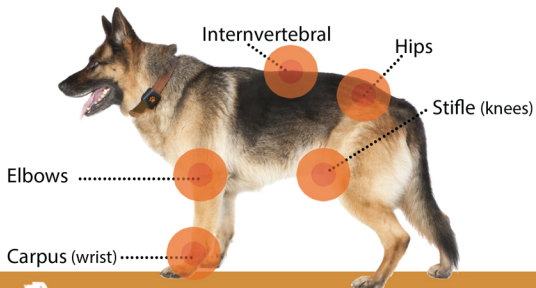

DOSAGE INFORMATION K-9 EASY JOINTS

50mL BOTTLE

***Twice Daily**

1.0
ML
0.75
ML
0.5
ML
0.25
ML

← X-Lrg 70+lbs.

← Lrg 51-70lbs.

← Med 31-50lbs.

← SML 11-30lbs.

← X-SML up to 10lbs.
=2-3 drops

Toll Free 1-833-387-2223
www.furbabiesco.com
info@furbabiesco.com

"K-9 EASY JOINTS" - plant based relief from pain and arthritis in dogs.

The joints that are affected by arthritis the most include: