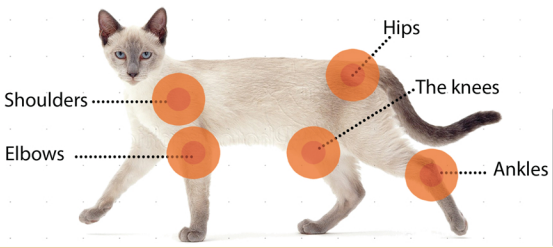

← X-SML up to 10lbs.
=2-3 drops

Toll Free 1-833-387-2223
www.furbabiesco.com
info@furbabiesco.com

"K-9 EASY JOINTS" - plant based relief from pain and arthritis in dogs.

The joints that are affected by arthritis the most include:

FURBABIES PET PRODUCTS
info@furbabiesco.com | www.furbabiesco.com | toll free 1-833-387-2223

"FELINE EASY JOINTS" - plant based relief from pain and arthritis in cats.

The joints that are affected by arthritis the most include: